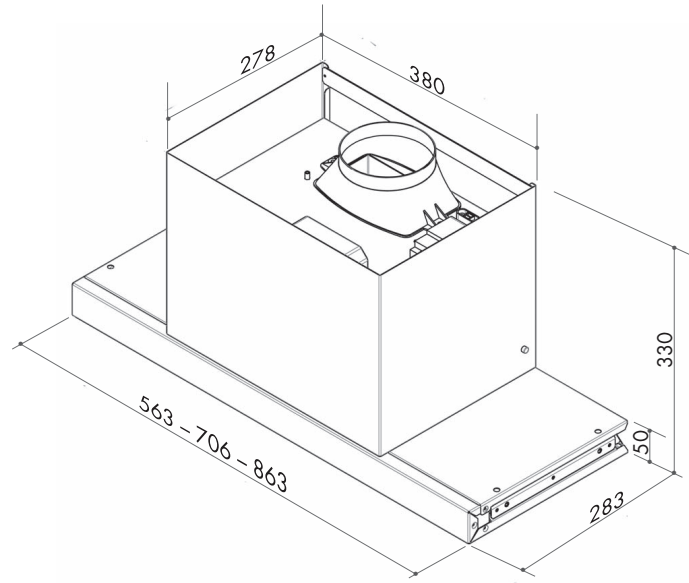

Pictured: • CU - 89 Concealed Rangehood

CONCEALED RANGE HOOD

CU89 60, 70 & 90

Model CU89 Series Concealed Hood

- Made and purpose built to suit all ILVE appliances
- Available in 60cm, 70cm and 90cm
- Dual fan motor, for quiet operation
- 3 speed variation
- Totally concealed hood
- 18/08 Stainless steel construction
- Filters: aluminium
- Control: slide control
- Lighting: two spotlight's
- Max. gross Air flow (m³/h): 1200
- Noise (dB): low 35 - high 62
- Ducting Outlet: 150 mm
- Ducting: duct out or re-circulating
- Size: 60cm, 70cm & 90cm
- Available Colour: stainless steel

Type: Concealed Range Hood
 Model: CU89-60, CU89-70 & CU89-90
 Size: 60cm, 70cm & 90cm
 Power standard: 10 Amp plug
 Ducting size: 150mm

Australia National Telephone Number 1300 MYILVE (694 583) New Zealand Telephone Number 0508 458 369
 ILVE showrooms are open daily from 9am-5pm and Saturdays 10am-4pm