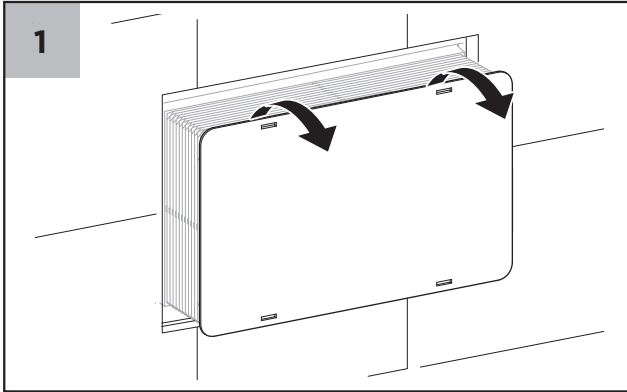

Apollo by Rogerseller

Apollo by Rogerseller

Apollo by Rogerseller Flush

Plate

- 3232000101 — Chrome
- 3232000105 — Graphite
- 3232000107 — Brushed Nickel
- 3232000111 — Matt Black
- 3232000114 — Brushed Gold