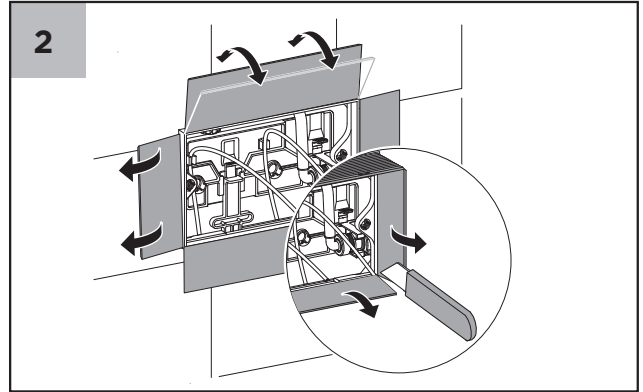

Apollo by Rogerseller

Apollo by Rogerseller

Apollo by Rogerseller Flush

Plate

- 3232000101 — Chrome
- 3232000105 — Graphite
- 3232000107 — Brushed Nickel
- 3232000111 — Matt Black
- 3232000114 — Brushed Gold