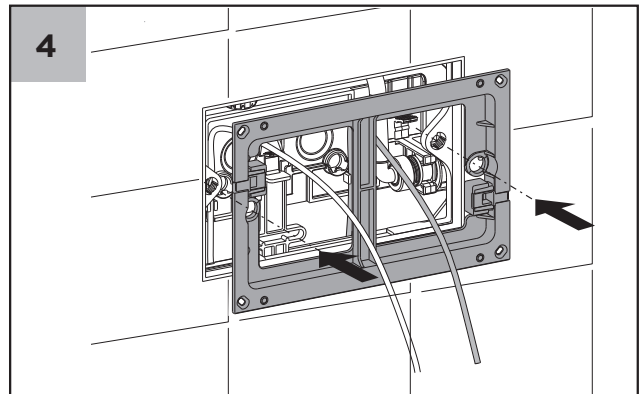

Apollo by Rogerseller

Apollo by Rogerseller

Apollo by Rogerseller Flush

Plate

- 3232000101 — Chrome
- 3232000105 — Graphite
- 3232000107 — Brushed Nickel
- 3232000111 — Matt Black
- 3232000114 — Brushed Gold