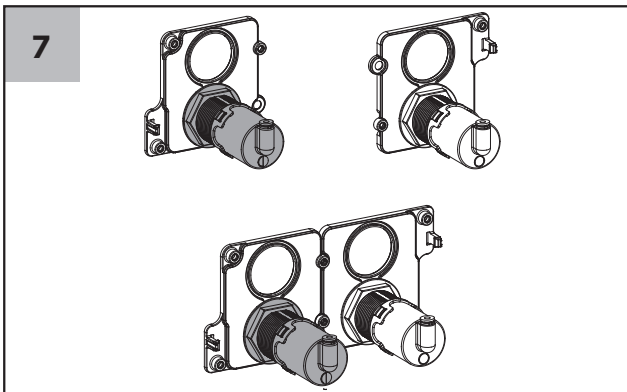

Apollo by Rogerseller

Apollo by Rogerseller

Apollo by Rogerseller Flush

Plate

- 3232000101 — Chrome
- 3232000105 — Graphite
- 3232000107 — Brushed Nickel
- 3232000111 — Matt Black
- 3232000114 — Brushed Gold