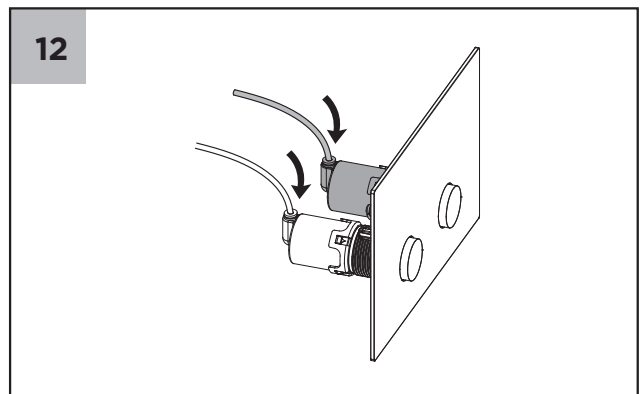

Apollo by Rogerseller

Apollo by Rogerseller

Apollo by Rogerseller Flush

Plate

- 3232000101 — Chrome
- 3232000105 — Graphite
- 3232000107 — Brushed Nickel
- 3232000111 — Matt Black
- 3232000114 — Brushed Gold