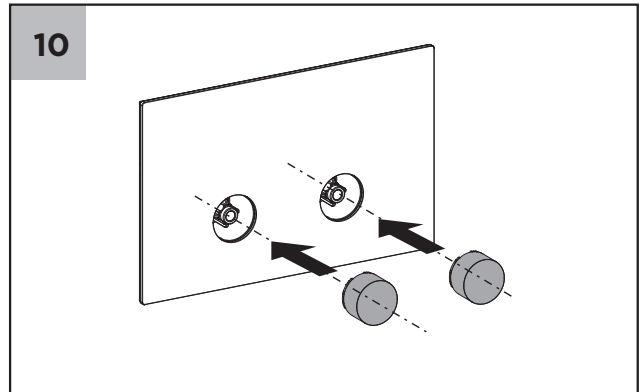

Apollo by Rogerseller

Apollo by Rogerseller

Apollo by Rogerseller Flush

Plate

- 3232000101 — Chrome
- 3232000105 — Graphite
- 3232000107 — Brushed Nickel
- 3232000111 — Matt Black
- 3232000114 — Brushed Gold