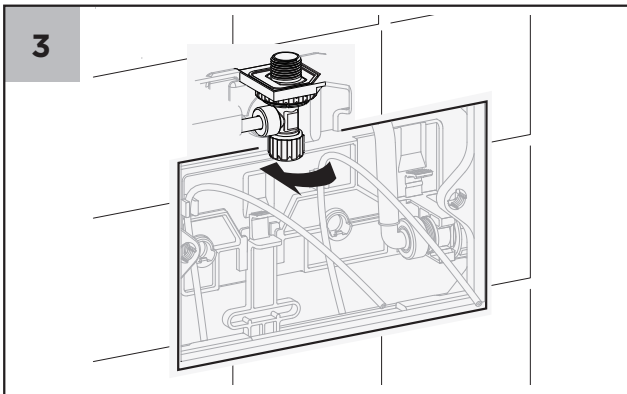

Apollo by Rogerseller

Apollo by Rogerseller

Apollo by Rogerseller Flush

Plate

- 3232000101 — Chrome
- 3232000105 — Graphite
- 3232000107 — Brushed Nickel
- 3232000111 — Matt Black
- 3232000114 — Brushed Gold