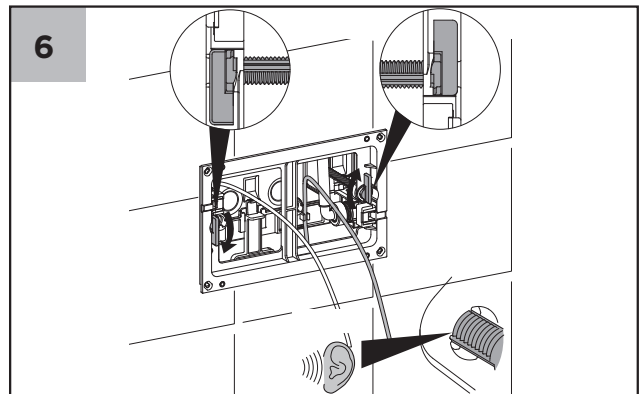

Apollo by Rogerseller

Apollo by Rogerseller

Apollo by Rogerseller Flush

Plate

- 3232000101 — Chrome
- 3232000105 — Graphite
- 3232000107 — Brushed Nickel
- 3232000111 — Matt Black
- 3232000114 — Brushed Gold