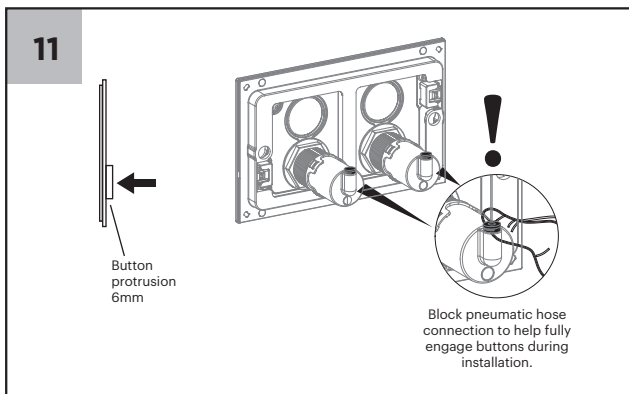

Apollo by Rogerseller

Apollo by Rogerseller

Apollo by Rogerseller Flush

Plate

- 3232000101 — Chrome
- 3232000105 — Graphite
- 3232000107 — Brushed Nickel
- 3232000111 — Matt Black
- 3232000114 — Brushed Gold