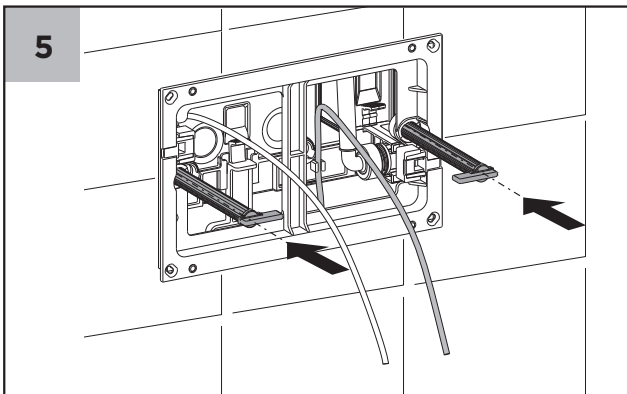

Apollo by Rogerseller

Apollo by Rogerseller

Apollo by Rogerseller Flush

Plate

- 3232000101 — Chrome
- 3232000105 — Graphite
- 3232000107 — Brushed Nickel
- 3232000111 — Matt Black
- 3232000114 — Brushed Gold