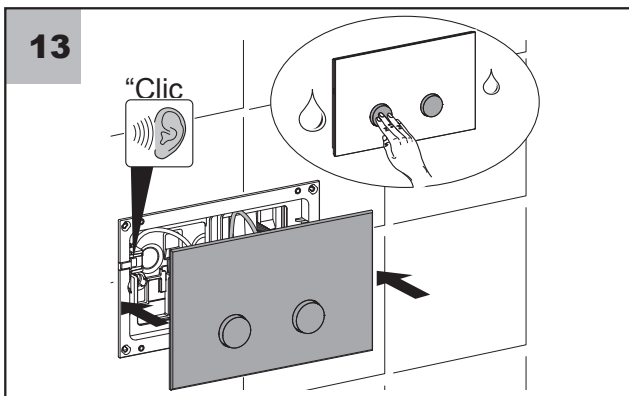

Apollo by Rogerseller

Apollo by Rogerseller

Apollo by Rogerseller Flush

Plate

- 3232000101 — Chrome
- 3232000105 — Graphite
- 3232000107 — Brushed Nickel
- 3232000111 — Matt Black
- 3232000114 — Brushed Gold