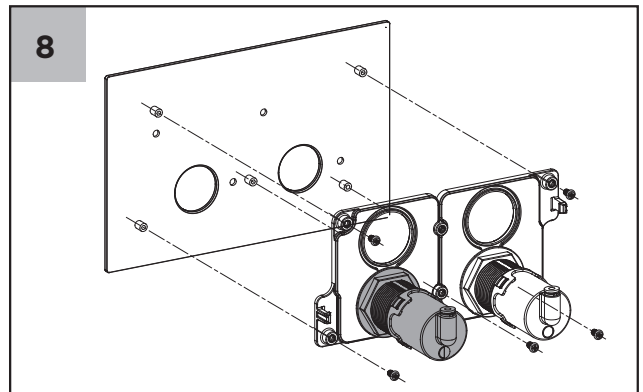

Apollo by Rogerseller

Apollo by Rogerseller

Apollo by Rogerseller Flush

Plate

- 3232000101 — Chrome
- 3232000105 — Graphite
- 3232000107 — Brushed Nickel
- 3232000111 — Matt Black
- 3232000114 — Brushed Gold