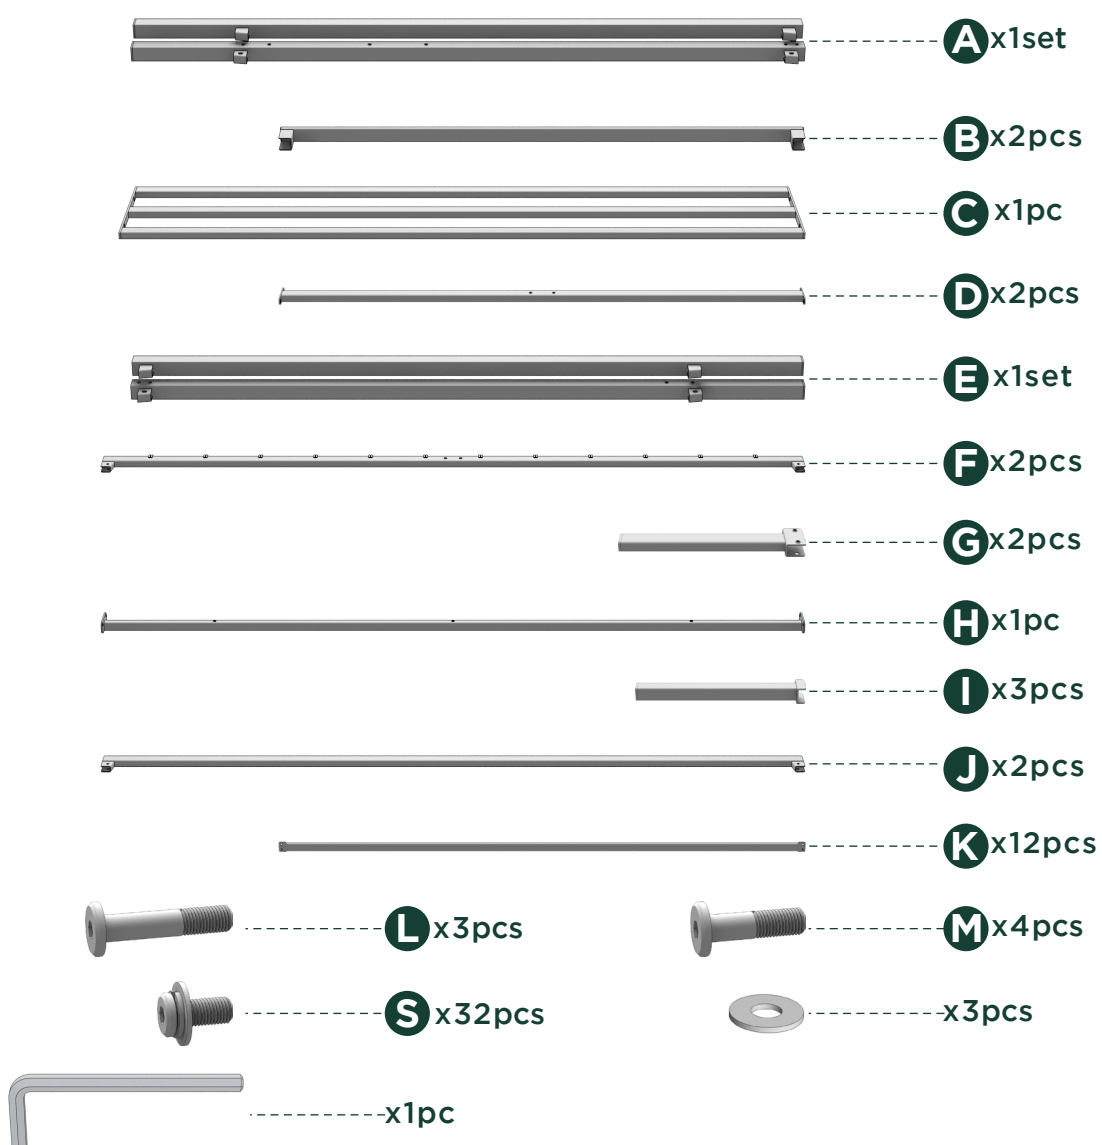

Easy as 1-2-3 Assembly Instruction

Numbers must Match for Secure Assembly

CPBF-2

Components

THIS PRODUCT REQUIRES ADULT ASSEMBLY

If any part is missing or if you have any questions regarding the product, please call our customer service team or send us an email and have this assembly manual open to the components list ready to provide the model name and component number.

9

10

11

12

13

14

15

16