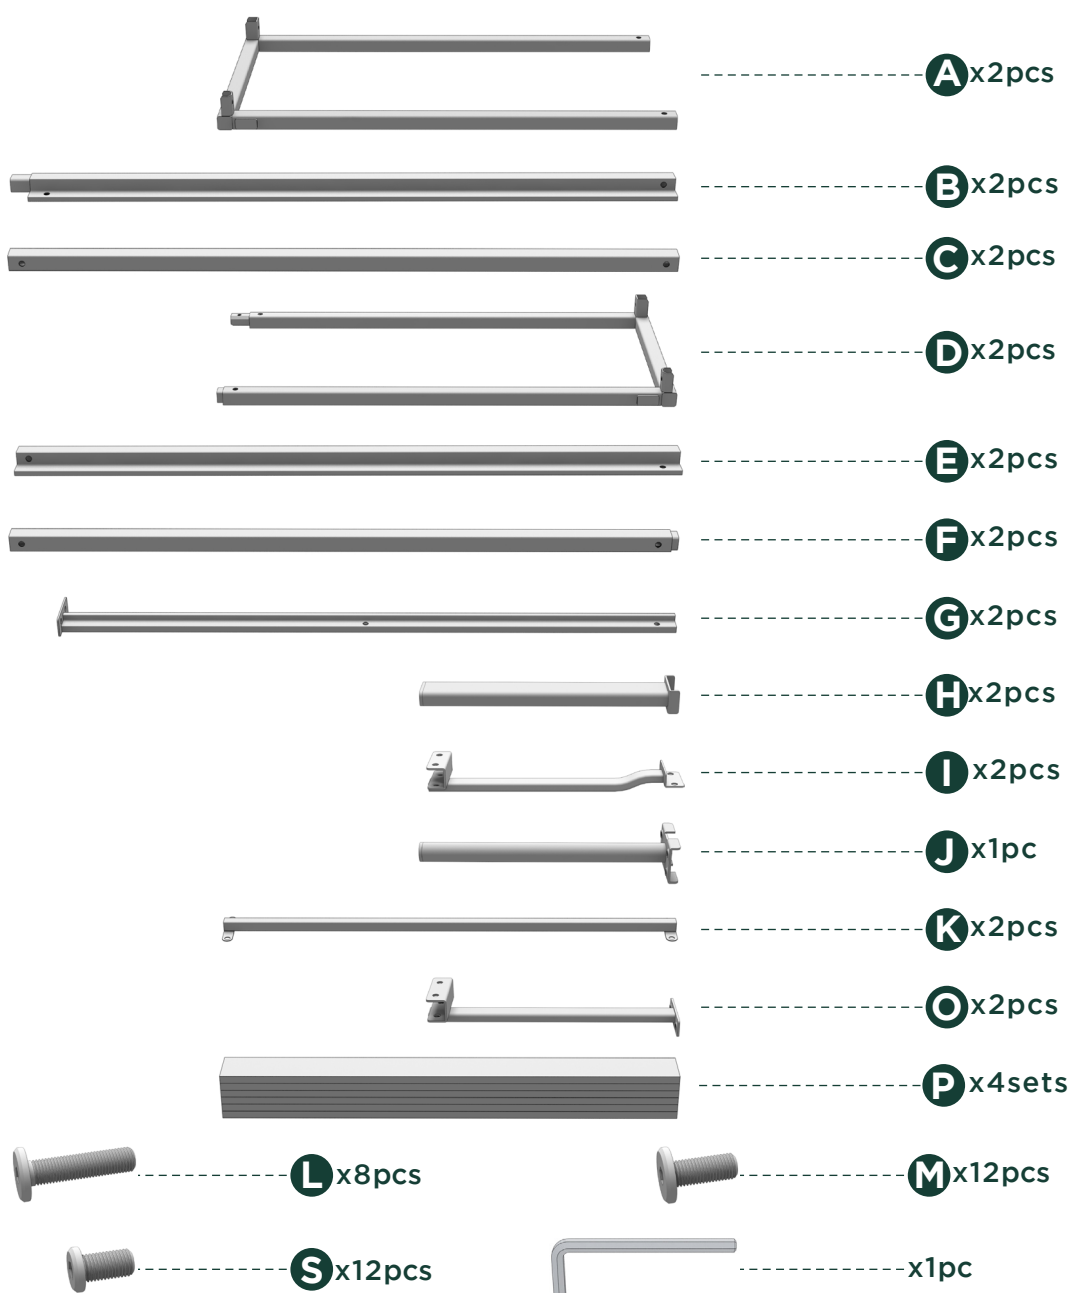

Easy as 1-2-3 Assembly Instruction

Numbers must Match for Secure Assembly

MBBF-2

Components

THIS PRODUCT REQUIRES ADULT ASSEMBLY

If any part is missing or if you have any questions regarding the product, please call our customer service team or send us an email and have this assembly manual open to the components list ready to provide the model name and component number.

1

x2

2

x2

3

x2

4

x2

5

x2

6

x2

7

x2

8

9

10

11

12

13

14