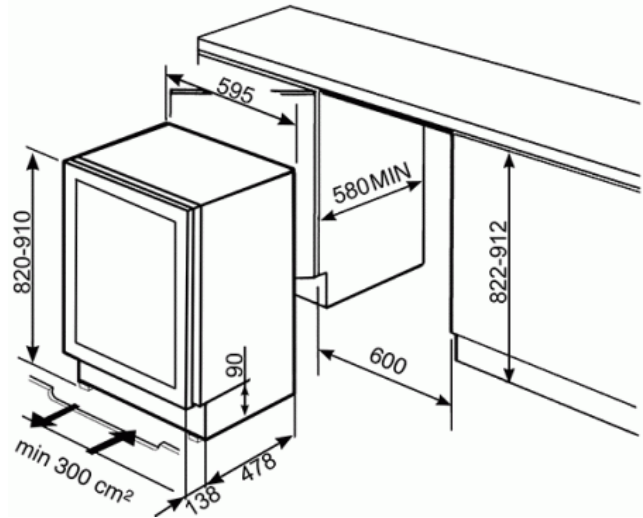

Dolce Stil Novo Aesthetic

EAN13: 8017709253783

Dolce Stil Novo, Built-in, Hinge position: Left, Wifi, Black, 38, A

## TYPE

• Installation: Built-in • Built-In Niche: 82-87 • Cooling type: Fan assisted • Defrost: Automatic • Hinge type: Standard • Hinge position: Left • SmegConnect: Yes

## WINE CELLAR COMPARTMENT FEATURES

• Number of fixed shelves: 2 • Number of removable shelves: 3 • Maximum storage capacity (bottles 0,75lt): 38 • Shelves material: Wood • Air filter: Activated charcoal filter • Type of internal light: Led • Removable shelves on telescopic guide rails: Yes

## LOGISTIC INFORMATION

---

• Width: 595 mm • Depth without handle: 616 mm • Height with feet: 820 mm • Dimensions of the product HxWxD (mm): 820x595x616