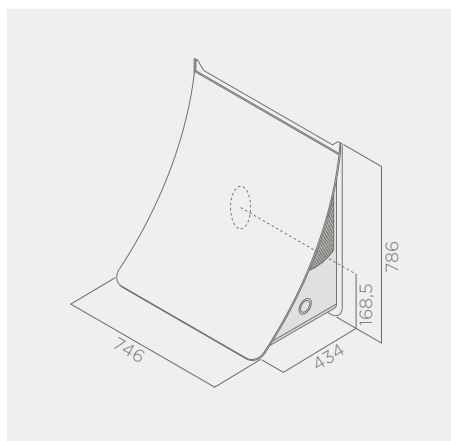

Power Connection

Hard wired

** Special Order version with extended lead time