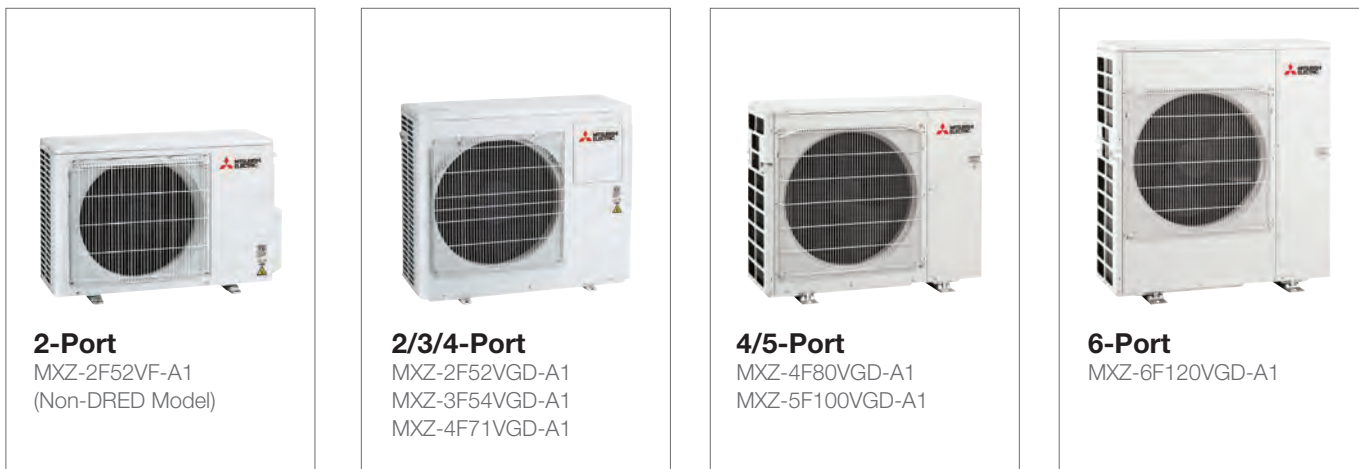

Outdoor Units MXZ Series

- Capacity Range: 5.2/5.4/7.1/8.0/10.0/12.0kW.
- Guaranteed Operating Range: -10°C to 46°C (Cooling), -5°C (-15°C *) to 24°C (Heating).

*1 Optional air protection guide is required where ambient temperature is lower than -5°C.

MXZ Series Indoor Unit Compatibility

MXZ Series																			
Model	Wall Mounted						Floor Standing		Ceiling Cassette				Ceiling Concealed						
	MSZ-LN		MSZ-EF	MSZ-AP			MFXZ-KW		SLZ-M		MLZ-KP		SEZ-M			PEAD-M			
Capacities	25/35	50	22/25/35/42/50	15/20/22/25/35/42/50			25/35	50	25/35	50	25/35	50	25/35	50	60	71	50	60	71
MXZ-2F52VF-A1	●		●	●			●		●		●		●						
MXZ-2F52VGD-A1	●		●	●			●		●		●		●						
MXZ-3F54VGD-A1	●	●	●	●			●	●	●	●	●	●	●	●				●	
MXZ-4F71VGD-A1	●	●	●	●	●		●	●	●	●	●	●	●	●	●			●	●
MXZ-4F80VGD-A1	●	●	●	●	●	●	●	●	●	●	●	●	●	●	●	●	●	●	●
MXZ-5F100VGD-A1	●	●	●	●	●	●	●	●	●	●	●	●	●	●	●	●	●	●	●
MXZ-6F120VGD-A1	●	●	●	●	●	●	●	●	●	●	●	●	●	●	●	●	●	●	●