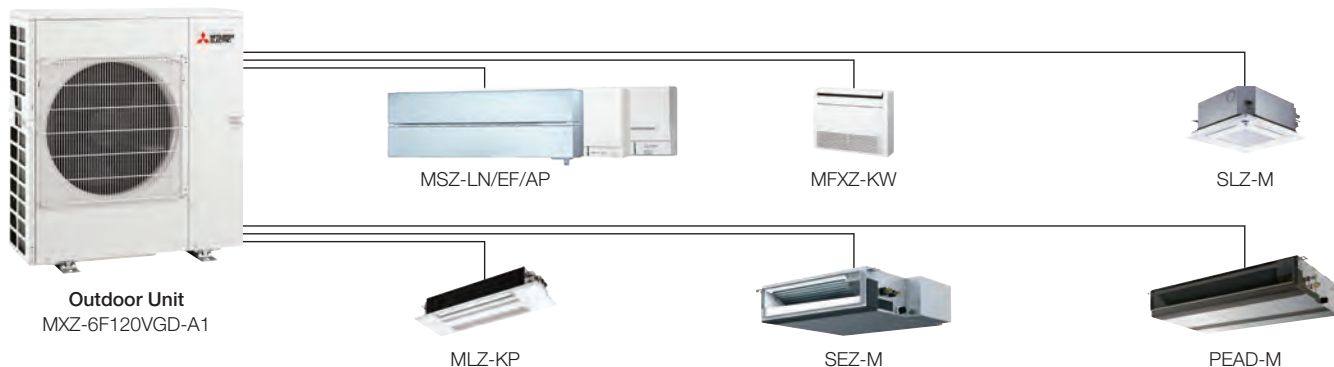

Outdoor Units MXZ Series

- Capacity Range: 5.2/5.4/7.1/8.0/10.0/12.0kW.
- Guaranteed Operating Range: -10°C to 46°C (Cooling), -5°C (-15°C *) to 24°C (Heating).

*1 Optional air protection guide is required where ambient temperature is lower than -5°C.

MXZ Series Indoor Unit Compatibility

MXZ Series																			
Model	Wall Mounted						Floor Standing		Ceiling Cassette				Ceiling Concealed						
	MSZ-LN		MSZ-EF	MSZ-AP			MFXZ-KW		SLZ-M		MLZ-KP		SEZ-M			PEAD-M			
Capacities	25/35	50	22/25/35/42/50	15/20/22/25/35/42/50			25/35	50	25/35	50	25/35	50	25/35	50	60	71	50	60	71
MXZ-2F52VF-A1	●		●	●			●		●		●		●						
MXZ-2F52VGD-A1	●		●	●			●		●		●		●						
MXZ-3F54VGD-A1	●	●	●	●			●	●	●	●	●	●	●	●				●	
MXZ-4F71VGD-A1	●	●	●	●	●		●	●	●	●	●	●	●	●	●			●	●
MXZ-4F80VGD-A1	●	●	●	●	●	●	●	●	●	●	●	●	●	●	●	●	●	●	●
MXZ-5F100VGD-A1	●	●	●	●	●	●	●	●	●	●	●	●	●	●	●	●	●	●	●
MXZ-6F120VGD-A1	●	●	●	●	●	●	●	●	●	●	●	●	●	●	●	●	●	●	●