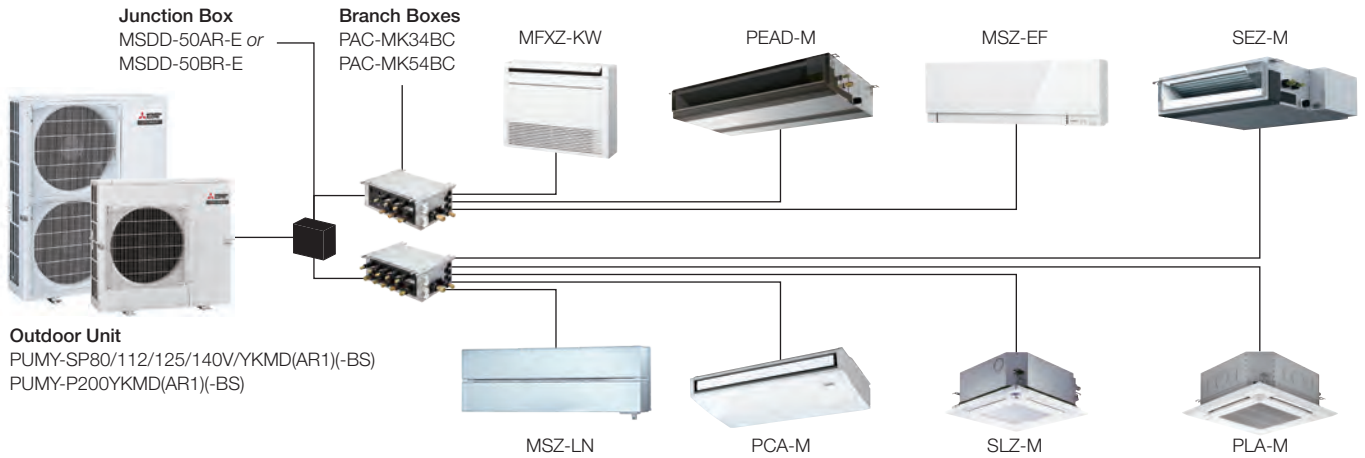

Outdoor Units PUMY Series

- Capacity Range: 9.0/12.5/14.0/15.5/22.4kW.
- Single and Three Phase (P200 three phase only).
- Guaranteed Operating Range: Cooling at -5°C to 52°C, Heating at -20°C to 15°C.

Branch Box Alternatives

PAC-MK34BC
(3 port)

PAC-MK54BC
(5 port)

Total indoor unit capacity up to 130% can be connected to PUMY. To confirm design and additional refrigerant charge, it is recommended that Design Tool software is used. Alternatively, please contact your sales representative.

PUMY Series Indoor Unit Compatibility

PUMY(AR1) Series		Wall Mounted			Floor Standing	Ceiling Cassette			Ceiling Suspended			Ceiling Concealed													
Model	MSZ-LN		MSZ-EF	MSZ-AP	MSZ-GE			MFZX-KW	SLZ-M			PLA-M	MLZ-KP	PCA-M			SEZ-M			PEAD-M					
	25/35	50	22/25/35/42/50	15/20/22/25/35/42/50	22/25/35/42/50	60	71	80	25/35	50	25/35	50	71	100	25/35	50	60	71	100	25/35	50	60	71	50/60/71	100
PUMY-SP80V(Y)KMD(AR1)	●	●	●	●	●	●	●	●	●	●	●	●	●	●	●	●	●	●	●	●	●	●	●	●	
PUMY-SP112V(Y)KMD(AR1)	●	●	●	●	●	●	●	●	●	●	●	●	●	●	●	●	●	●	●	●	●	●	●	●	
PUMY-SP125V(Y)KM(AR1)	●	●	●	●	●	●	●	●	●	●	●	●	●	●	●	●	●	●	●	●	●	●	●	●	
PUMY-SP140V(Y)KMD(AR1)	●	●	●	●	●	●	●	●	●	●	●	●	●	●	●	●	●	●	●	●	●	●	●	●	
PUMY-P200YKMD(AR1)	●	●	●	●	●	●	●	●	●	●	●	●	●	●	●	●	●	●	●	●	●	●	●	●