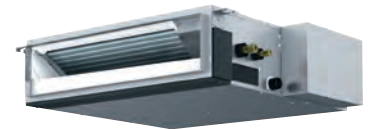

No remote controller included.
*Optional Wi-Fi adapter required per unit.

SEZ-M Series

- ✔ Compact Design
- ✔ Wi-Fi Control*
- ✔ Unit height of only 200mm
- ✔ Three fan speeds and four static pressure levels