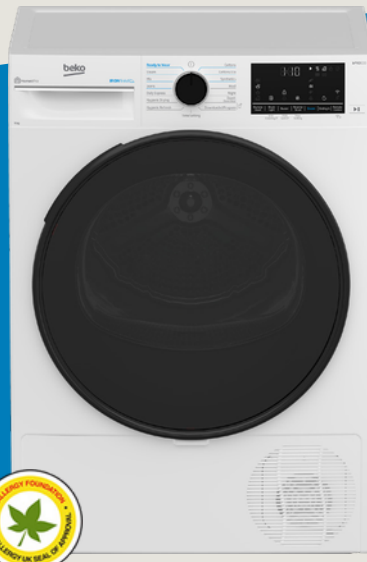

BDPB903SW**9 kg Sensor Controlled Wifi Connected Heat Pump Tumble Dryer with Steam**
Drying Capacity
9 kg

Drying Technology
Heat Pump

Sensor Drying
OptiSense®
Design

Colour:	White
Door Finish:	Black
Door Opening Angle:	155°
Drum Light:	Yes
Reversible Door:	Yes
Direct Drain:	Yes

Control Features

Display:	LED Digital
Connectivity:	Yes, Wifi
Wifi Functions:	Status View, Remote Start, Customise Programs, Energy Monitoring, Smart Pairing, Notifications, Download Programs
Delay Timer:	0-24 hours
Remaining Time Display:	Yes
Auto Anti-Creasing:	Yes
Reverse Tumble:	Yes, adjustable
End of Cycle Buzzer:	Yes
Perfect Design Pair:	BFLB903ADW Washing Machine
Compatible Stacking Kits: (sold separately)	2986960100 Stacking Kit with belt SKWS60 Stacking Kit with Shelf