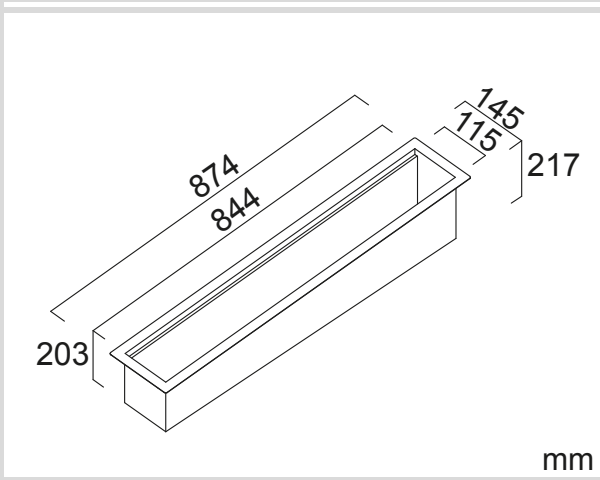

## Dimensions

## Specifications

Description	Single bowl
Overall Sink Size	874mm x 145mm x 203-217mm deep
Bowl Dimensions	844mm x 115mm x 203-217mm deep
Drainer Length	N/A
Technique	Fabrication
Material	Stainless steel SUS304

## Installation

Fixings	Inset clips supplied
Template	N/A
Min Cabinet Size	915mm
Waste Holes	1 x 50mm round Compatible with waste disposal