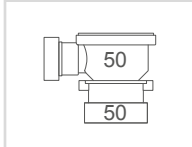

Model Code: PSA900

Included Accessories

 Cutting Board	 Knife Block	 Bottle Holder	 Colander		
 Inset Clip	 WK-50-40-BTW	 Undermount Clip			

Dimensions

Specifications

Description	Single bowl
Overall Sink Size	874mm x 145mm x 203-217mm deep
Bowl Dimensions	844mm x 115mm x 203-217mm deep
Drainer Length	N/A
Technique	Fabrication
Material	Stainless steel SUS304

Installation

Fixings	Inset clips supplied
Template	N/A
Min Cabinet Size	915mm
Waste Holes	1 x 50mm round Compatible with waste disposal

Plumbing

Waste Fittings	1 x (50mm x 2") basket waste included
Overflow	N/A

Packaging

Carton Type	EPS protection & individual carton
Gross Weight	14Kg
Carton Size	960mm x 230mm x 290mm
Pack QTY	1

SURFACE FINISH

WASTE KIT

MATERIAL

INSTALLATION OPTIONS

PROFILE