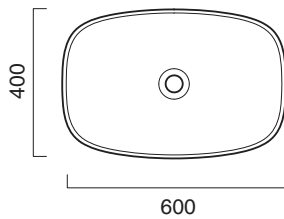

CE EN 14688 - CL00